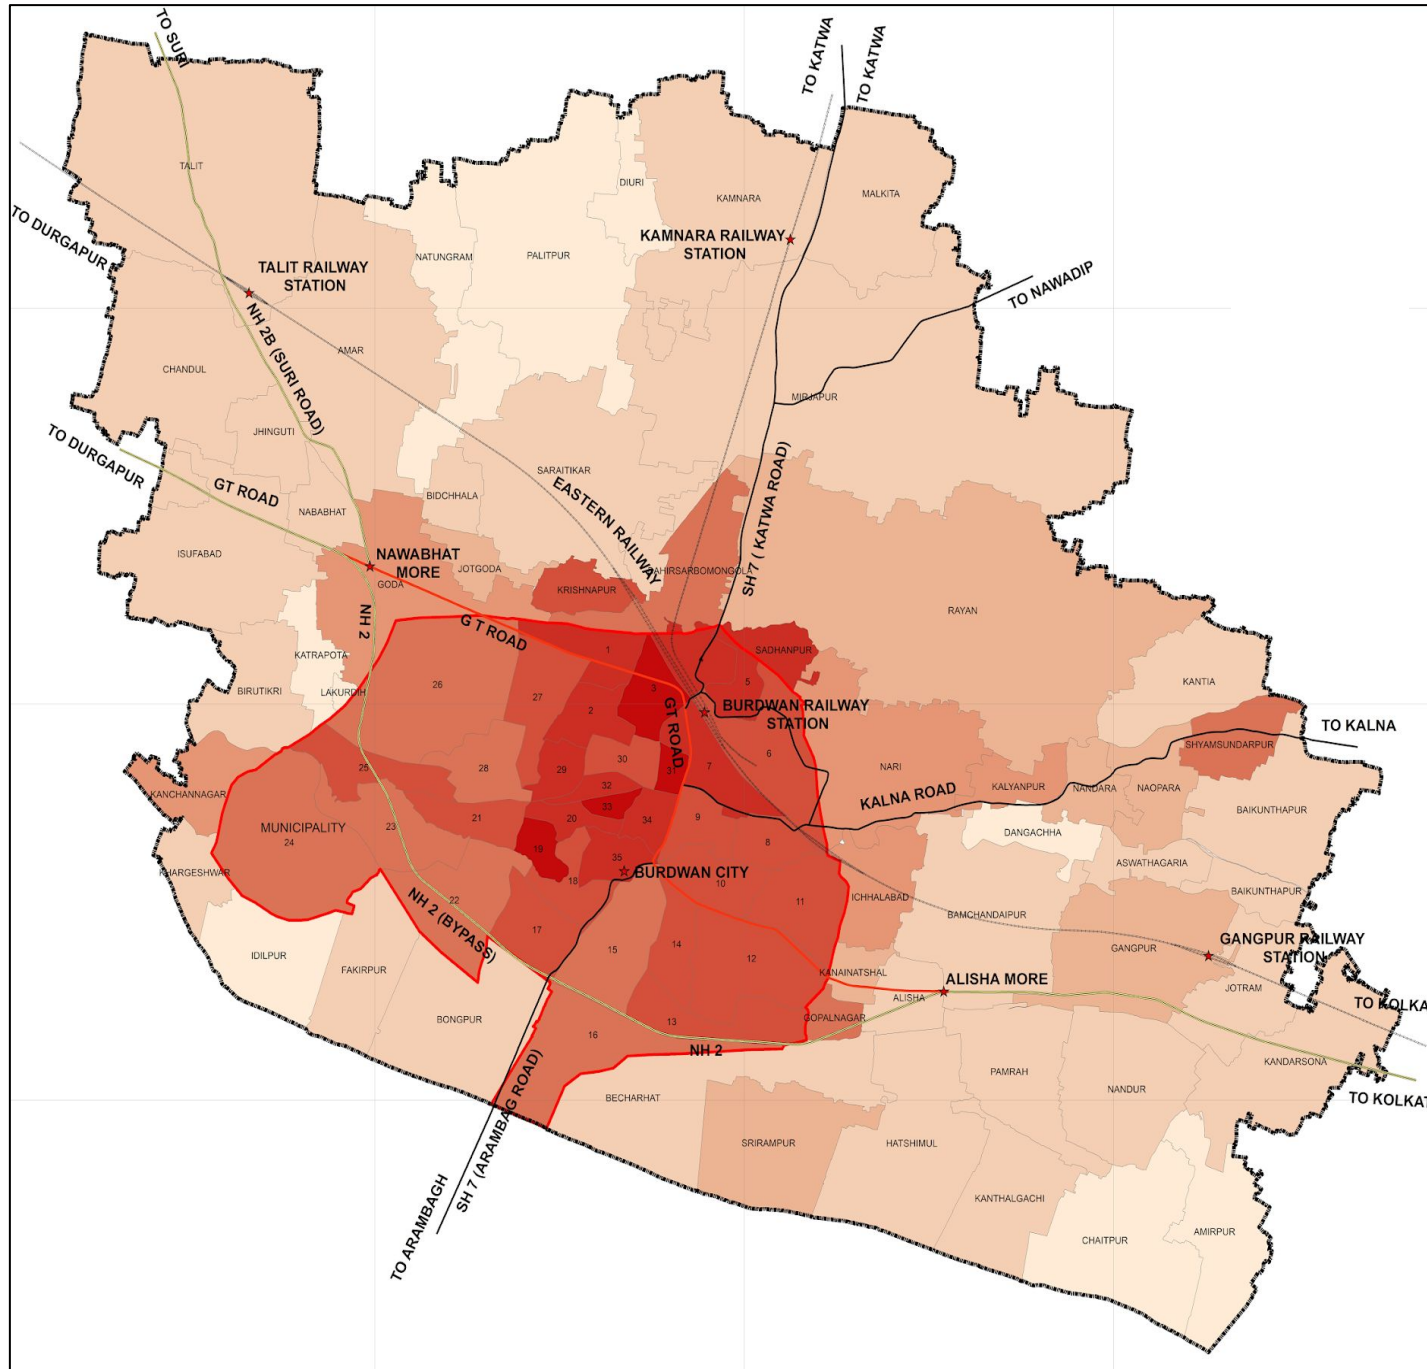

POPULATION DENSITY IN BURDWAN PLANNING AREA

POPULATION DENSITY (PERSONS/SQ KM)